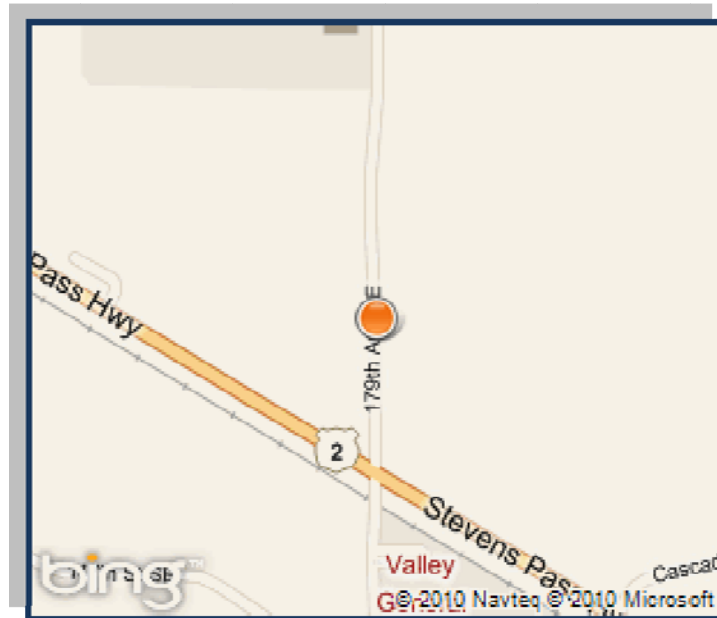

## DRIVING DIRECTIONS TO THE EVERGREEN STATE FAIRGROUNDS

**Street & Mailing Address for the Evergreen State Fairgrounds**  
Evergreen State Fairgrounds  
14405 179th Ave SE  
Monroe, WA 98272

**FROM SOUTH:** I-5 North then merge onto I-405 N via exit 154 toward Renton and Bellevue. Merge onto WA 522 East via Exit 23 toward US 2 to Woodinville/Wenatchee. Turn right onto US 2. Turn right onto 179<sup>th</sup> Ave SE. Trailer entrance is approximately .3 mile on right.

**FROM NORTH:** I-5 South to Seattle then merge onto I-405 S via exit 182 to Bellevue/Renton. Merge onto WA522 East via Exit 23A toward WA 202/Monroe/Wenatchee. Turn right onto US 2/Stevens Pass Hwy. Turn right onto 179<sup>th</sup> Ave SE. Trailer entrance is approximately .3 mile on right.